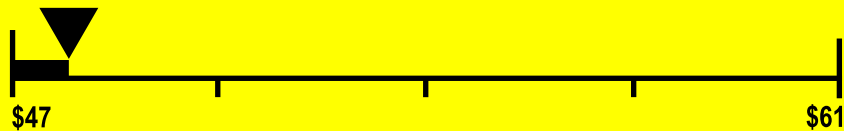

Model(s): LFC20770**

Capacity: 19.6 Cubic Feet

Estimated Yearly Operating Cost

\$48

Cost Range of Similar Models

454 kWh

Estimated Yearly Electricity Use

Your cost will depend on your utility rates and use.